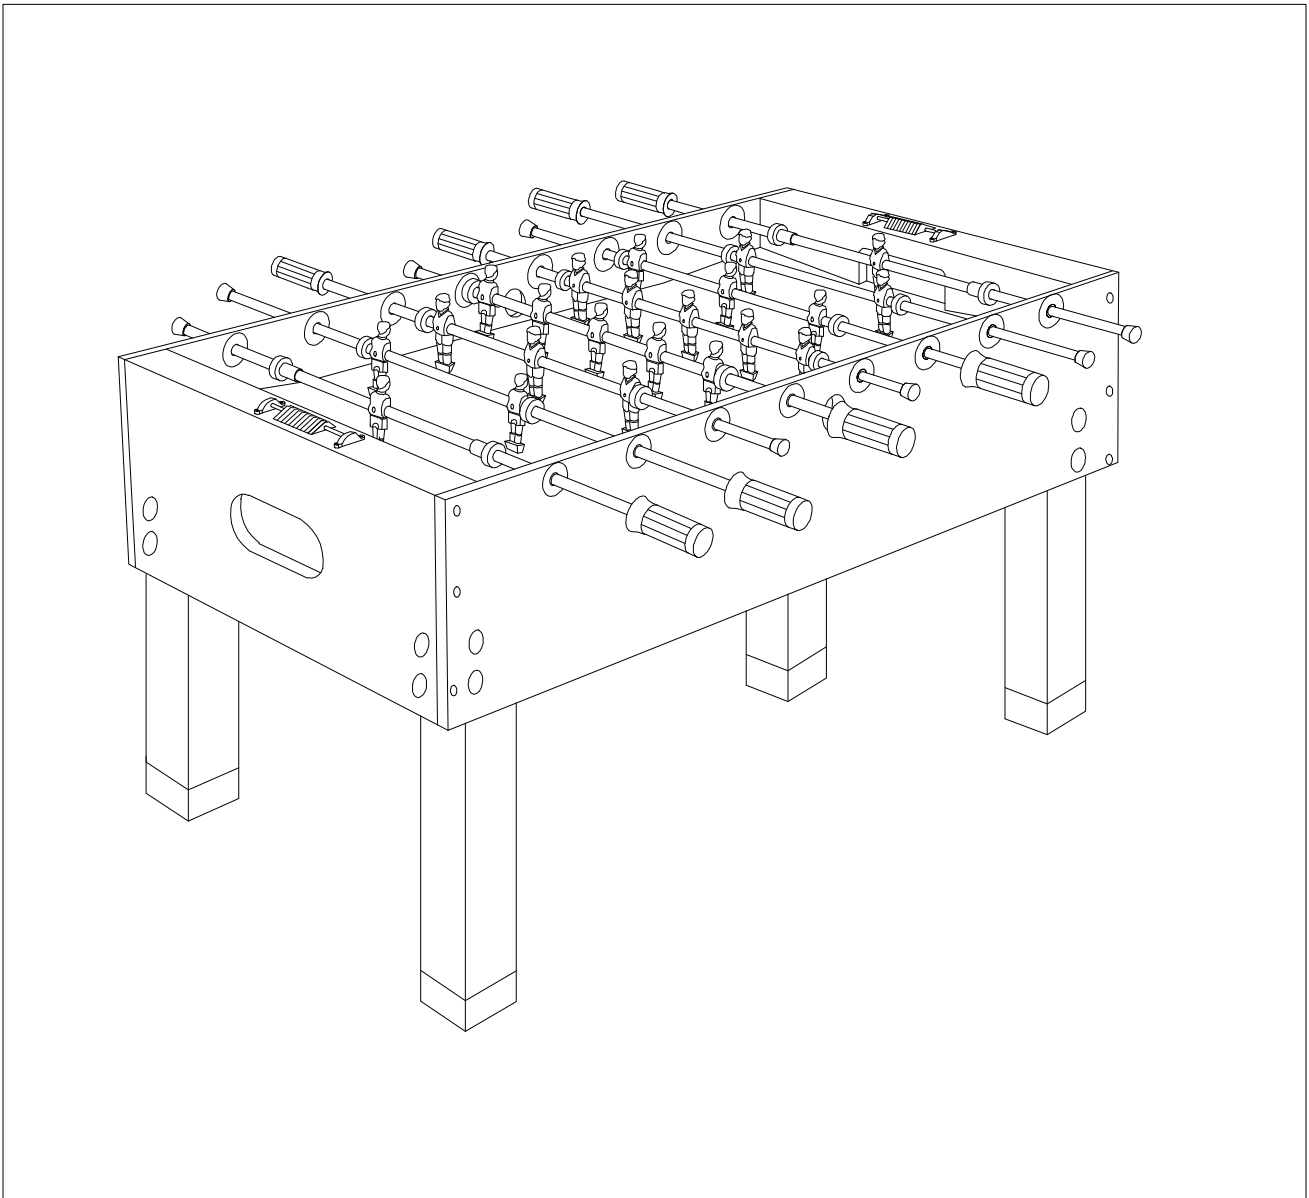

TABLE SOCCER

ITEM NO. : 26-120BBKD

Parts List

| | | | |
|---|---|---|---|
| <p>#1</p>  <p>1/4\"X2-1/2\" Bolt 12 pieces</p> | <p>#2</p>  <p>1/4\"X16mm Washer 12 pieces</p> | <p>#3</p>  <p>1/4\"X13mm Nut 12 pieces</p> | <p>#4</p>  <p>T3X25mm Screw 24 pieces</p> |
| <p>#5</p>  <p>5/16\"X759mm Bolt 3 pieces</p> | <p>#6</p>  <p>5/16\"X23mm Washer 6 pieces</p> | <p>#7</p>  <p>5/16\" Split lock Washer 6 pieces</p> | <p>#8</p>  <p>5/16\" Nut 6 pieces</p> |
| <p>#9</p>  <p>3/8\"X5-1/2\" Bolt 16 pieces</p> | <p>#10</p>  <p>1/2\"X51mm Washer 16 pieces</p> | <p>#11</p>  <p>3/8\"X25mm Washer 16 pieces</p> | <p>#12</p>  <p>3/8\" Split lock Washer 16 pieces</p> |
| <p>#13</p>  <p>3/8\" Nut 16 pieces</p> | <p>#14</p>  <p>5/8\"X38mm Washer 16 pieces</p> | <p>#15</p>  <p>5/8\" Bumper 16 pieces</p> | <p>#16</p>  <p>5/8\"X38mm Washer 16 pieces</p> |
| <p>#17</p>  <p>5/8\" Stop ring 16 pieces</p> | <p>#18</p>  <p>8#X1-1/4\" Bolt 26 pieces</p> | <p>#19</p>  <p>8# Nut 26 pieces</p> | <p>#20</p>  <p>8#X5/8\" Screw 14 pieces</p> |
| <p>#21</p>  <p>Home colored 11 pieces</p> | <p>#22</p>  <p>Vist colored 11 pieces</p> | <p>#23</p>  <p>Rod end cap 8 pieces</p> | <p>#24</p>  <p>Handle 8 pieces</p> |

Parts List

| | | | |
|---|---|---|--|
| <p>#25</p>  <p>Three player rod 4 pieces</p> | <p>#26</p>  <p>Two player rod 2 pieces</p> | <p>#27</p>  <p>Five player rod 2 pieces</p> | <p>#28</p>  <p>Ball 4 pieces</p> |
| <p>#29</p>  <p>Score rack 2 pieces</p> | <p>#30</p>  <p>Ball Entry Cup 2 pieces</p> | <p>31</p>  <p>Wrench 1 piece</p> | <p>32</p>  <p>Side panel 2 pieces</p> |
| <p>33</p>  <p>End panel 2 pieces</p> | <p>34</p>  <p>Playing surface 1 piece</p> | <p>35</p>  <p>Leg 4 pieces</p> | |