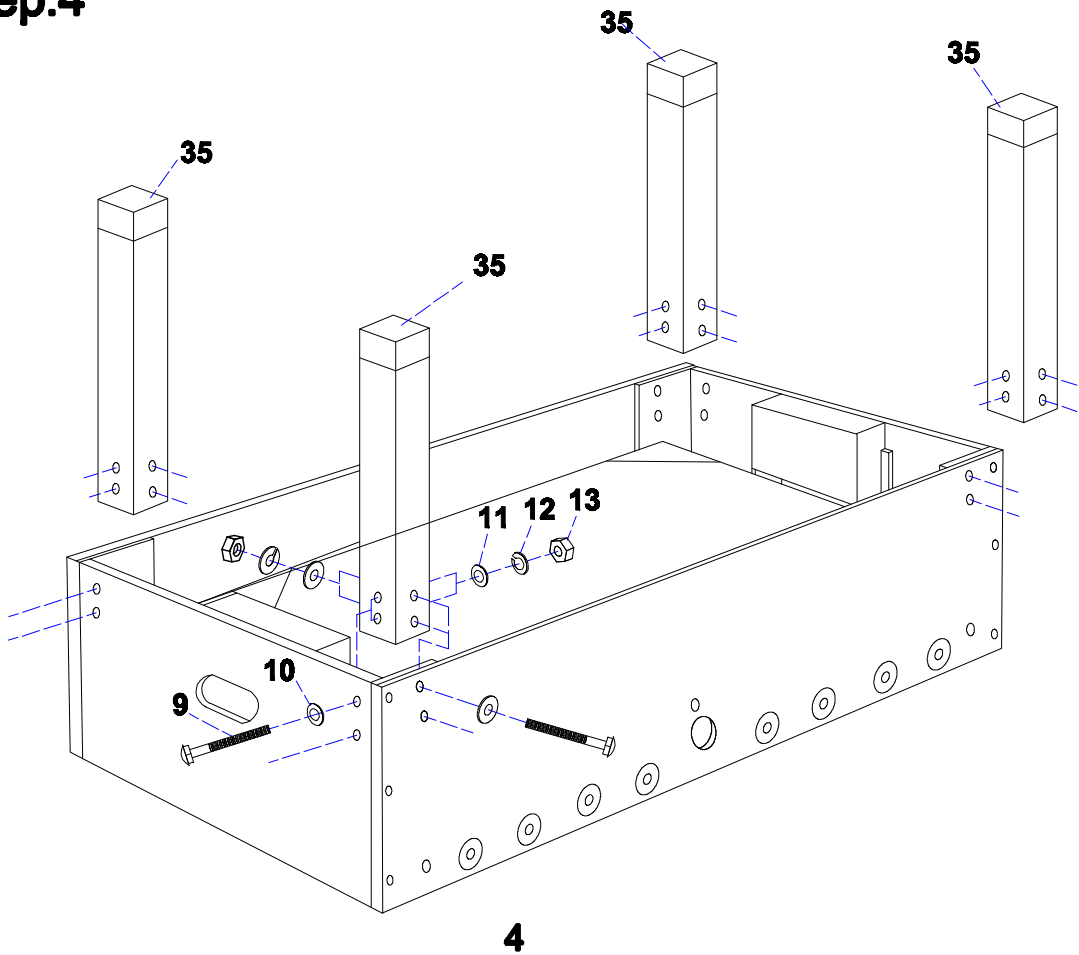

TABLE SOCCER

ITEM NO. : 26-120BBKD

Parts List

| | | | |
|---|---|---|---|
| <p>#1</p>  <p>1/4\"X2-1/2\" Bolt 12 pieces</p> | <p>#2</p>  <p>1/4\"X16mm Washer 12 pieces</p> | <p>#3</p>  <p>1/4\"X13mm Nut 12 pieces</p> | <p>#4</p>  <p>T3X25mm Screw 24 pieces</p> |
| <p>#5</p>  <p>5/16\"X759mm Bolt 3 pieces</p> | <p>#6</p>  <p>5/16\"X23mm Washer 6 pieces</p> | <p>#7</p>  <p>5/16\" Split lock Washer 6 pieces</p> | <p>#8</p>  <p>5/16\" Nut 6 pieces</p> |
| <p>#9</p>  <p>3/8\"X5-1/2\" Bolt 16 pieces</p> | <p>#10</p>  <p>1/2\"X51mm Washer 16 pieces</p> | <p>#11</p>  <p>3/8\"X25mm Washer 16 pieces</p> | <p>#12</p>  <p>3/8\" Split lock Washer 16 pieces</p> |
| <p>#13</p>  <p>3/8\" Nut 16 pieces</p> | <p>#14</p>  <p>5/8\"X38mm Washer 16 pieces</p> | <p>#15</p>  <p>5/8\" Bumper 16 pieces</p> | <p>#16</p>  <p>5/8\"X38mm Washer 16 pieces</p> |
| <p>#17</p>  <p>5/8\" Stop ring 16 pieces</p> | <p>#18</p>  <p>8#X1-1/4\" Bolt 26 pieces</p> | <p>#19</p>  <p>8# Nut 26 pieces</p> | <p>#20</p>  <p>8#X5/8\" Screw 14 pieces</p> |
| <p>#21</p>  <p>Home colored 11 pieces</p> | <p>#22</p>  <p>Vist colored 11 pieces</p> | <p>#23</p>  <p>Rod end cap 8 pieces</p> | <p>#24</p>  <p>Handle 8 pieces</p> |

Parts List

| | | | |
|---|---|---|--|
| <p>#25</p>  <p>Three player rod 4 pieces</p> | <p>#26</p>  <p>Two player rod 2 pieces</p> | <p>#27</p>  <p>Five player rod 2 pieces</p> | <p>#28</p>  <p>Ball 4 pieces</p> |
| <p>#29</p>  <p>Score rack 2 pieces</p> | <p>#30</p>  <p>Ball Entry Cup 2 pieces</p> | <p>31</p>  <p>Wrench 1 piece</p> | <p>32</p>  <p>Side panel 2 pieces</p> |
| <p>33</p>  <p>End panel 2 pieces</p> | <p>34</p>  <p>Playing surface 1 piece</p> | <p>35</p>  <p>Leg 4 pieces</p> | |

Step:1

Step:2

Step:3

Step:4

Step:5

Step:6

Step:7

Step:8