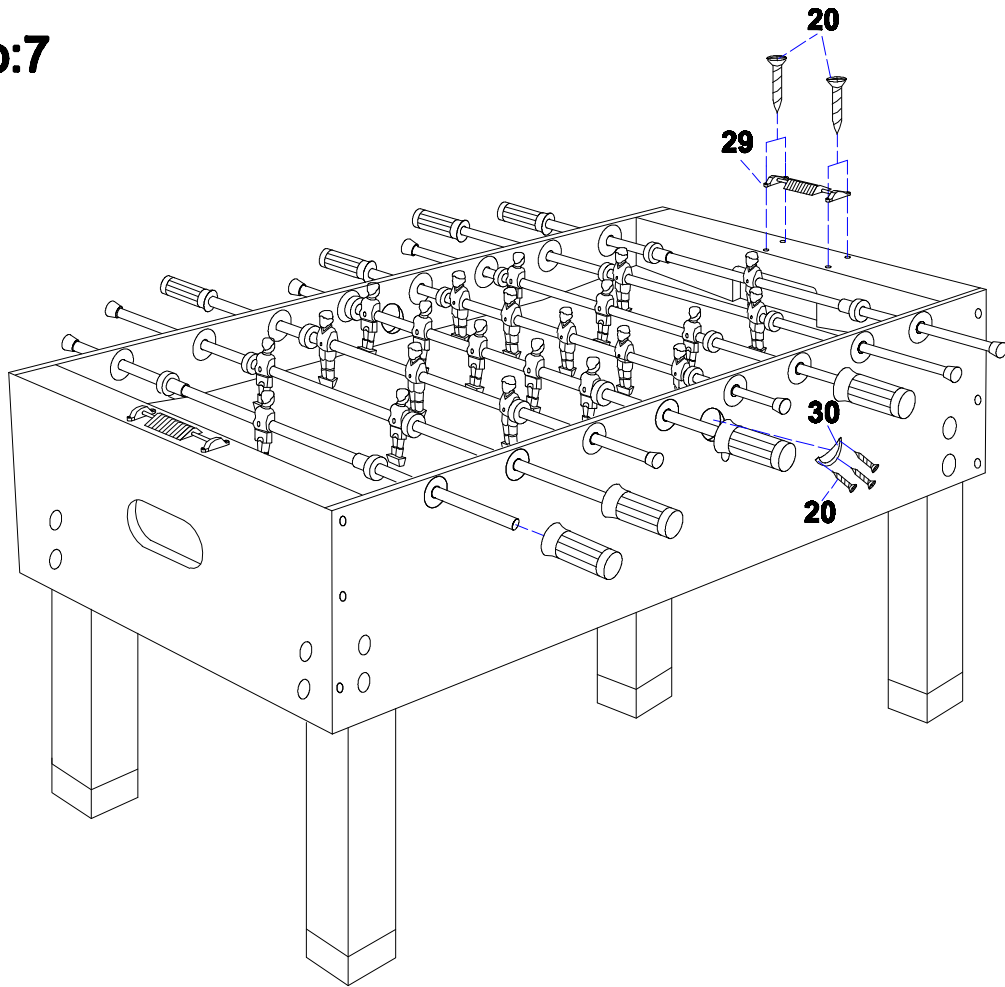

TABLE SOCCER

ITEM NO. : 26-120BBKD

Parts List

| | | | |
|---|---|---|---|
| <p>#1</p>  <p>1/4\"X2-1/2\" Bolt 12 pieces</p> | <p>#2</p>  <p>1/4\"X16mm Washer 12 pieces</p> | <p>#3</p>  <p>1/4\"X13mm Nut 12 pieces</p> | <p>#4</p>  <p>T3X25mm Screw 24 pieces</p> |
| <p>#5</p>  <p>5/16\"X759mm Bolt 3 pieces</p> | <p>#6</p>  <p>5/16\"X23mm Washer 6 pieces</p> | <p>#7</p>  <p>5/16\" Split lock Washer 6 pieces</p> | <p>#8</p>  <p>5/16\" Nut 6 pieces</p> |
| <p>#9</p>  <p>3/8\"X5-1/2\" Bolt 16 pieces</p> | <p>#10</p>  <p>1/2\"X51mm Washer 16 pieces</p> | <p>#11</p>  <p>3/8\"X25mm Washer 16 pieces</p> | <p>#12</p>  <p>3/8\" Split lock Washer 16 pieces</p> |
| <p>#13</p>  <p>3/8\" Nut 16 pieces</p> | <p>#14</p>  <p>5/8\"X38mm Washer 16 pieces</p> | <p>#15</p>  <p>5/8\" Bumper 16 pieces</p> | <p>#16</p>  <p>5/8\"X38mm Washer 16 pieces</p> |
| <p>#17</p>  <p>5/8\" Stop ring 16 pieces</p> | <p>#18</p>  <p>8#X1-1/4\" Bolt 26 pieces</p> | <p>#19</p>  <p>8# Nut 26 pieces</p> | <p>#20</p>  <p>8#X5/8\" Screw 14 pieces</p> |
| <p>#21</p>  <p>Home colored 11 pieces</p> | <p>#22</p>  <p>Vist colored 11 pieces</p> | <p>#23</p>  <p>Rod end cap 8 pieces</p> | <p>#24</p>  <p>Handle 8 pieces</p> |

Parts List

| | | | |
|---|---|---|--|
| <p>#25</p>  <p>Three player rod 4 pieces</p> | <p>#26</p>  <p>Two player rod 2 pieces</p> | <p>#27</p>  <p>Five player rod 2 pieces</p> | <p>#28</p>  <p>Ball 4 pieces</p> |
| <p>#29</p>  <p>Score rack 2 pieces</p> | <p>#30</p>  <p>Ball Entry Cup 2 pieces</p> | <p>31</p>  <p>Wrench 1 piece</p> | <p>32</p>  <p>Side panel 2 pieces</p> |
| <p>33</p>  <p>End panel 2 pieces</p> | <p>34</p>  <p>Playing surface 1 piece</p> | <p>35</p>  <p>Leg 4 pieces</p> | |

Step:1

Step:2

Step:3

Step:4

Step:5

Step:6

Step:7

Step:8