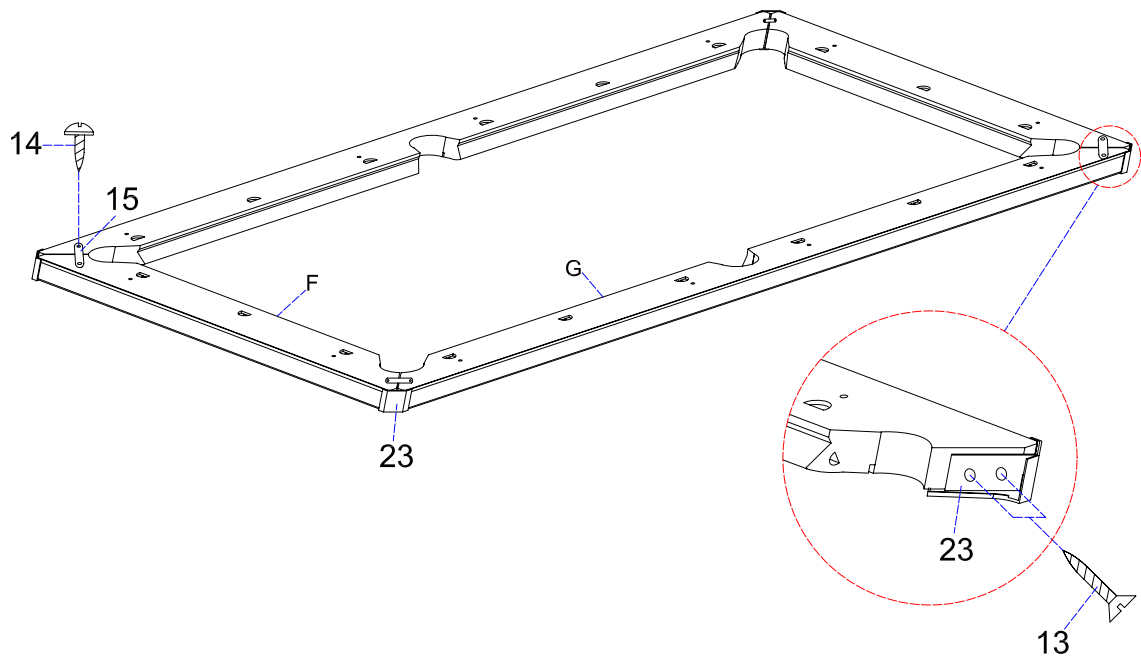

BILLIARD TABLE

ITEM NO:29-890
29-880

PART LIST

<p>A</p>  <p>End cross beam (A) 2 pieces</p>	<p>B</p>  <p>4 pieces</p>	<p>C</p>  <p>Main beam 2 pieces</p>	<p>D</p>  <p>End apron 2 pieces</p>
<p>E</p>  <p>Side apron 2 pieces</p>	<p>F</p>  <p>End rail 2 pieces</p>	<p>G</p>  <p>Side rail 2 pieces</p>	<p>H</p>  <p>Leg 4 pieces</p>
<p>I</p>  <p>Slate 1 set</p>	<p>J</p>  <p>End cross beam (B) 2 pieces</p>		

PART LIST

<p>#1</p>  <p>5/16"X1-3/4" bolt 16 pieces</p>	<p>#2</p>  <p>5/16"X19mm washer 28 pieces</p>	<p>#3</p>  <p>F4X2" screw 12 pieces</p>	<p>#4</p>  <p>1/4"X3" bolt 8 pieces</p>
<p>#5</p>  <p>1/4"X19mm washer 8 pieces</p>	<p>#6</p>  <p>1/4" Barrel nut 8 pieces</p>	<p>#7</p>  <p>3/8"X4-1/2" bolt 12 pieces</p>	<p>#8</p>  <p>3/8"X23mm washer 16 pieces</p>
<p>#9</p>  <p>3/8" Barrel nut 12 pieces</p>	<p>#10</p>  <p>3/8"X3" bolt 4 pieces</p>	<p>#11</p>  <p>3/8" nut 4 pieces</p>	<p>#12</p>  <p>12#X2" screw 12 pieces</p>
<p>#13</p>  <p>7#X5/8" screw 8 pieces</p>	<p>#14</p>  <p>T4X5/8" screw 8 pieces</p>	<p>#15</p>  <p>Locker 4 pieces</p>	<p>#16</p>  <p>5/16"X1-1/2" bolt 12 pieces</p>
<p>#17</p>  <p>5/16"X1-3/4" bolt 18 pieces</p>	<p>#18</p>  <p>5/16"X35mm washer 18 pieces</p>	<p>#19</p>  <p>Basket -A 4 pieces</p>	<p>#20</p>  <p>Basket -B 2 pieces</p>
<p>#21</p>  <p>24 pieces</p>	<p>#22</p>  <p>T4X1/2" Screw 12 pieces</p>	<p>#23</p>  <p>Rail corner 4 pieces</p>	<p>#24</p>  <p>Wrench 1 piece</p>

STEP 1:

STEP 2:

STEP 3:

STEP 4:

STEP 5:

STEP 6:

STEP 7:

-END-