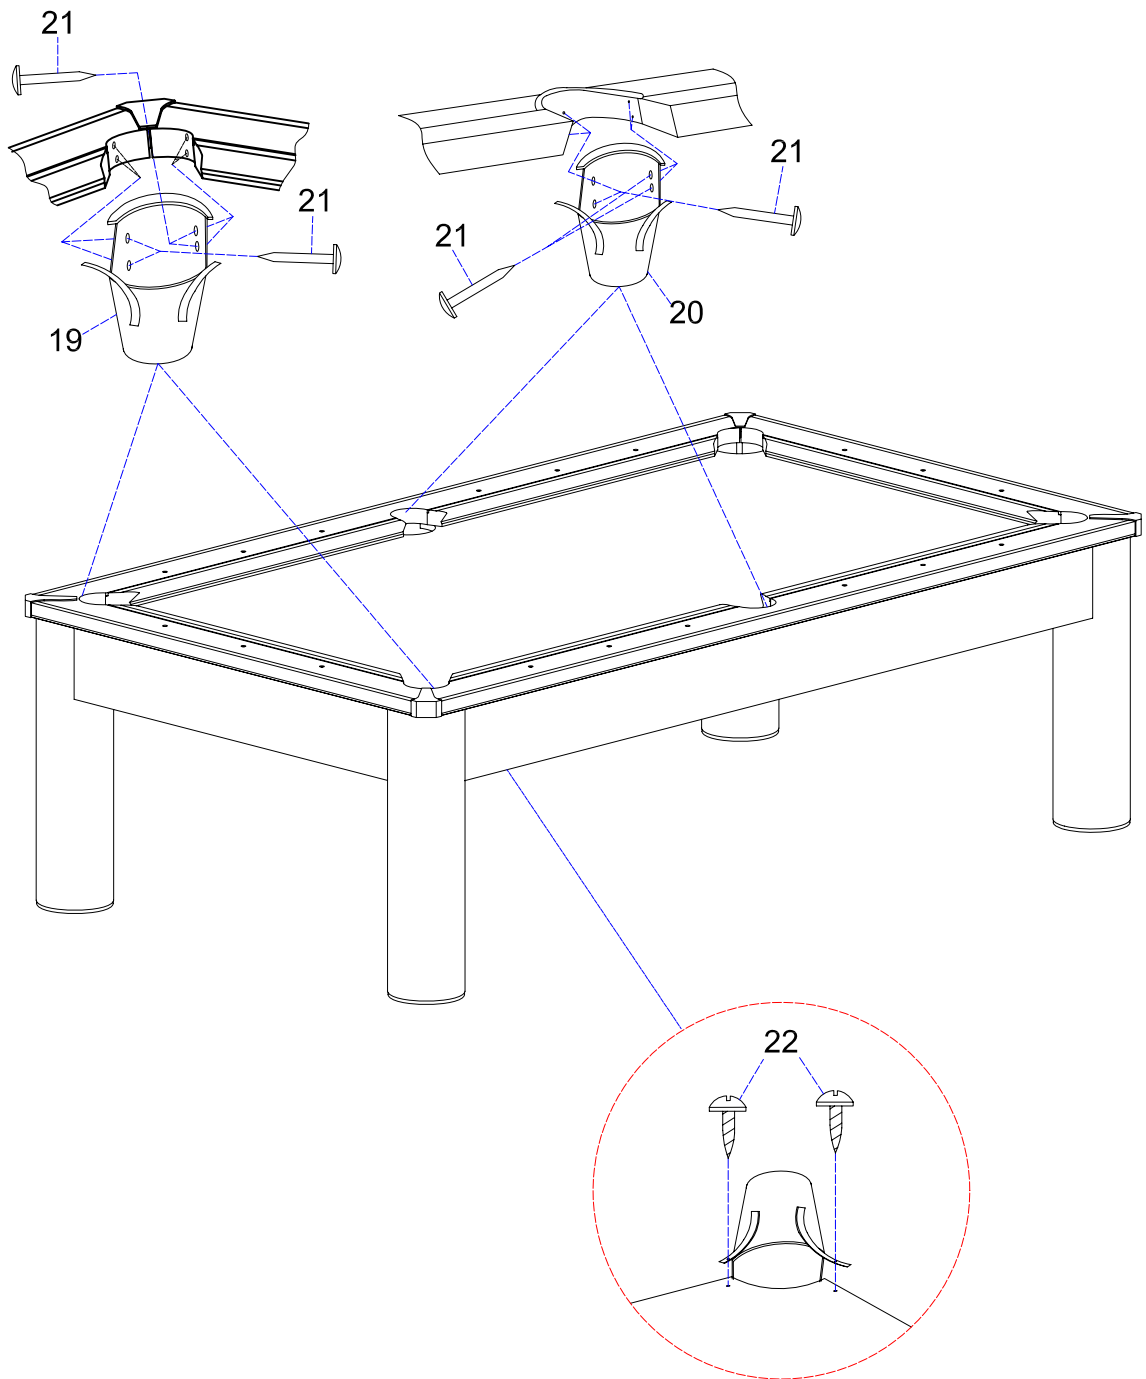

BILLIARD TABLE

ITEM NO:29-890
29-880

PART LIST

<p>A</p>  <p>End cross beam (A) 2 pieces</p>	<p>B</p>  <p>4 pieces</p>	<p>C</p>  <p>Main beam 2 pieces</p>	<p>D</p>  <p>End apron 2 pieces</p>
<p>E</p>  <p>Side apron 2 pieces</p>	<p>F</p>  <p>End rail 2 pieces</p>	<p>G</p>  <p>Side rail 2 pieces</p>	<p>H</p>  <p>Leg 4 pieces</p>
<p>I</p>  <p>Slate 1 set</p>	<p>J</p>  <p>End cross beam (B) 2 pieces</p>		

PART LIST

<p>#1</p>  <p>5/16"X1-3/4" bolt 16 pieces</p>	<p>#2</p>  <p>5/16"X19mm washer 28 pieces</p>	<p>#3</p>  <p>F4X2" screw 12 pieces</p>	<p>#4</p>  <p>1/4"X3" bolt 8 pieces</p>
<p>#5</p>  <p>1/4"X19mm washer 8 pieces</p>	<p>#6</p>  <p>1/4" Barrel nut 8 pieces</p>	<p>#7</p>  <p>3/8"X4-1/2" bolt 12 pieces</p>	<p>#8</p>  <p>3/8"X23mm washer 16 pieces</p>
<p>#9</p>  <p>3/8" Barrel nut 12 pieces</p>	<p>#10</p>  <p>3/8"X3" bolt 4 pieces</p>	<p>#11</p>  <p>3/8" nut 4 pieces</p>	<p>#12</p>  <p>12#X2" screw 12 pieces</p>
<p>#13</p>  <p>7#X5/8" screw 8 pieces</p>	<p>#14</p>  <p>T4X5/8" screw 8 pieces</p>	<p>#15</p>  <p>Locker 4 pieces</p>	<p>#16</p>  <p>5/16"X1-1/2" bolt 12 pieces</p>
<p>#17</p>  <p>5/16"X1-3/4" bolt 18 pieces</p>	<p>#18</p>  <p>5/16"X35mm washer 18 pieces</p>	<p>#19</p>  <p>Basket -A 4 pieces</p>	<p>#20</p>  <p>Basket -B 2 pieces</p>
<p>#21</p>  <p>24 pieces</p>	<p>#22</p>  <p>T4X1/2" Screw 12 pieces</p>	<p>#23</p>  <p>Rail corner 4 pieces</p>	<p>#24</p>  <p>Wrench 1 piece</p>

STEP 1:

STEP 2:

STEP 3:

STEP 4:

STEP 5:

STEP 6:

STEP 7:

-END-