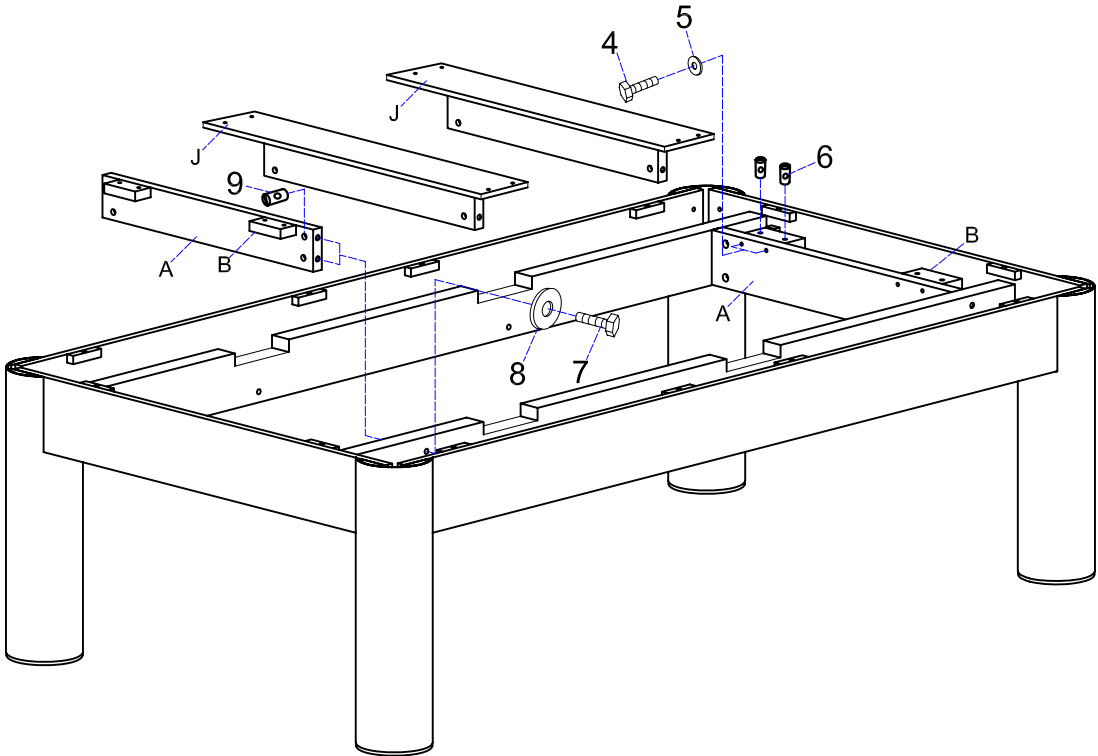

BILLIARD TABLE

ITEM NO:29-890
29-880

PART LIST

<p>A</p>  <p>End cross beam (A) 2 pieces</p>	<p>B</p>  <p>4 pieces</p>	<p>C</p>  <p>Main beam 2 pieces</p>	<p>D</p>  <p>End apron 2 pieces</p>
<p>E</p>  <p>Side apron 2 pieces</p>	<p>F</p>  <p>End rail 2 pieces</p>	<p>G</p>  <p>Side rail 2 pieces</p>	<p>H</p>  <p>Leg 4 pieces</p>
<p>I</p>  <p>Slate 1 set</p>	<p>J</p>  <p>End cross beam (B) 2 pieces</p>		

PART LIST

<p>#1</p>  <p>5/16"X1-3/4" bolt 16 pieces</p>	<p>#2</p>  <p>5/16"X19mm washer 28 pieces</p>	<p>#3</p>  <p>F4X2" screw 12 pieces</p>	<p>#4</p>  <p>1/4"X3" bolt 8 pieces</p>
<p>#5</p>  <p>1/4"X19mm washer 8 pieces</p>	<p>#6</p>  <p>1/4" Barrel nut 8 pieces</p>	<p>#7</p>  <p>3/8"X4-1/2" bolt 12 pieces</p>	<p>#8</p>  <p>3/8"X23mm washer 16 pieces</p>
<p>#9</p>  <p>3/8" Barrel nut 12 pieces</p>	<p>#10</p>  <p>3/8"X3" bolt 4 pieces</p>	<p>#11</p>  <p>3/8" nut 4 pieces</p>	<p>#12</p>  <p>12#X2" screw 12 pieces</p>
<p>#13</p>  <p>7#X5/8" screw 8 pieces</p>	<p>#14</p>  <p>T4X5/8" screw 8 pieces</p>	<p>#15</p>  <p>Locker 4 pieces</p>	<p>#16</p>  <p>5/16"X1-1/2" bolt 12 pieces</p>
<p>#17</p>  <p>5/16"X1-3/4" bolt 18 pieces</p>	<p>#18</p>  <p>5/16"X35mm washer 18 pieces</p>	<p>#19</p>  <p>Basket -A 4 pieces</p>	<p>#20</p>  <p>Basket -B 2 pieces</p>
<p>#21</p>  <p>24 pieces</p>	<p>#22</p>  <p>T4X1/2" Screw 12 pieces</p>	<p>#23</p>  <p>Rail corner 4 pieces</p>	<p>#24</p>  <p>Wrench 1 piece</p>

STEP 1:

STEP 2:

STEP 3:

STEP 4:

STEP 5:

STEP 6:

STEP 7:

-END-